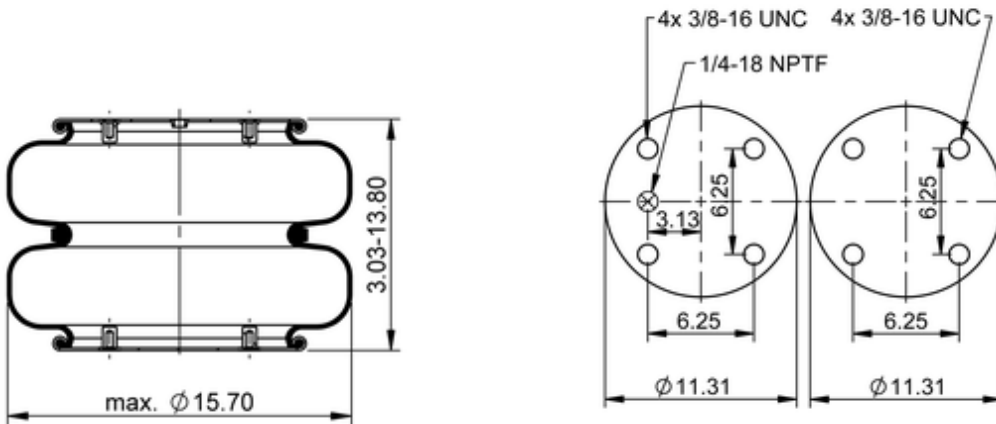

FD 530-30 518
64591

	17.9 lb
	1/4-18 NPTF: max. 22 lbf ft
	3/8-16 UNC: max. 20 lbf ft

Cross-reference

Firestone Style	21-2
Firestone No.	W01-358-6800
FleetPride	AS6800
Goodyear	2B14-362
Goodyear Flex No.	566923356
Taurus	6336
Triangle	AS-4518
TRP	AS68000
Automann	SP2B34RB-6800