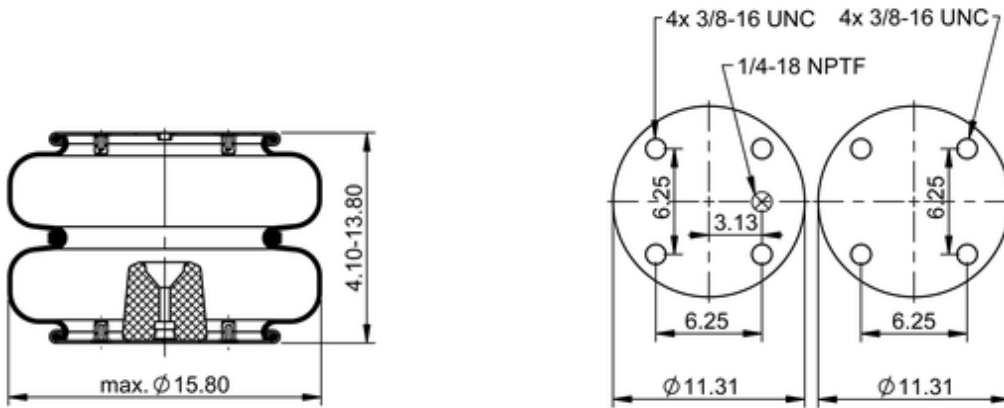

FD 530-30 451
64590

| | |
|--|-----------------------------|
| | 21.2 lb |
| | 1/4-18 NPTF: max. 22 lbf ft |
| | 3/8-16 UNC: max. 20 lbf ft |

Cross-reference

| | |
|-------------------|---------------|
| Firestone Style | 21-2 |
| Firestone No. | W01-358-6801 |
| FleetPride | AS6801 |
| Goodyear | 2B14-365 |
| Goodyear Flex No. | 578923356 |
| Taurus | 6336 |
| Triangle | AS-4451 |
| TRP | AS68010 |
| Automann | SP2B34RB-6801 |