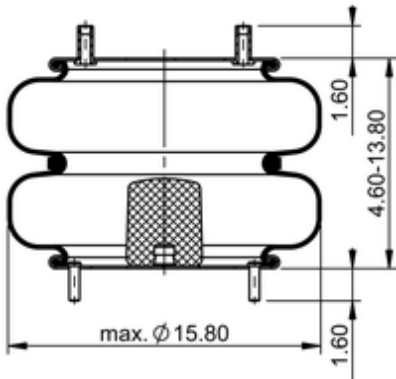

FD 530-30 449
64589

	21.2 lb
	1/2-13 UNC: max. 35 lbf ft
	1/4-18 NPTF: max. 22 lbf ft
	3/4-16 UNF: max. 50 lbf ft

Cross-reference

Firestone Style	21-2
Firestone No.	W01-358-6803
FleetPride	AS6803
Goodyear	2B14-366
Goodyear Flex No.	578923353
Taurus	6336
Triangle	AS-4449

TRP	AS68030
Automann	SP2B34RB-6803

OE Manufacturer/Part No.

Manufacturer	Original Part No.	Model
Dayton	354-6803	
Hendrickson	S-6412	
Loadguard	SC2129	
SAF Holland	57006803	