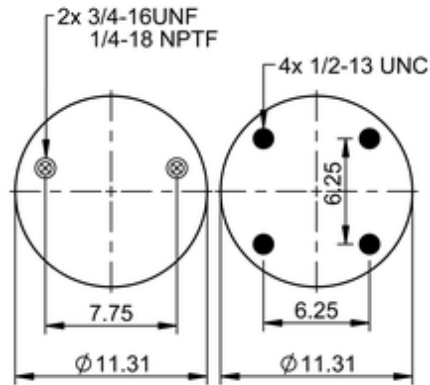

FD 530-30 449
64589

	21.2 lb
	1/2-13 UNC: max. 35 lbf ft
	1/4-18 NPTF: max. 22 lbf ft
	3/4-16 UNF: max. 50 lbf ft

Cross-reference

Firestone Style	21-2
Firestone No.	W01-358-6803
FleetPride	AS6803
Goodyear	2B14-366
Goodyear Flex No.	578923353
Taurus	6336
Triangle	AS-4449

TRP	AS68030
Automann	SP2B34RB-6803

OE Manufacturer/Part No.

Manufacturer	Original Part No.	Model
Dayton	354-6803	
Hendrickson	S-6412	
Loadguard	SC2129	
SAF Holland	57006803	