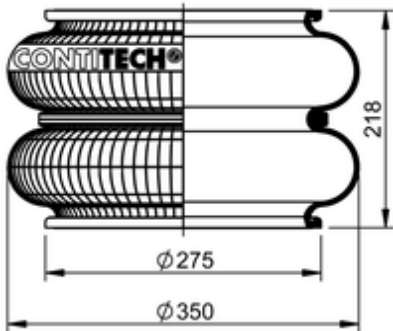

FD 530-22 S

70413

 lb	6.8 lb
--	--------

Cross-reference

Firestone Style	21
Firestone No.	W01-095-0035
Goodyear Flex No.	578 2 3 8329

OE Manufacturer/Part No.

Manufacturer	Original Part No.	Model
UNIFERRO	029060001	