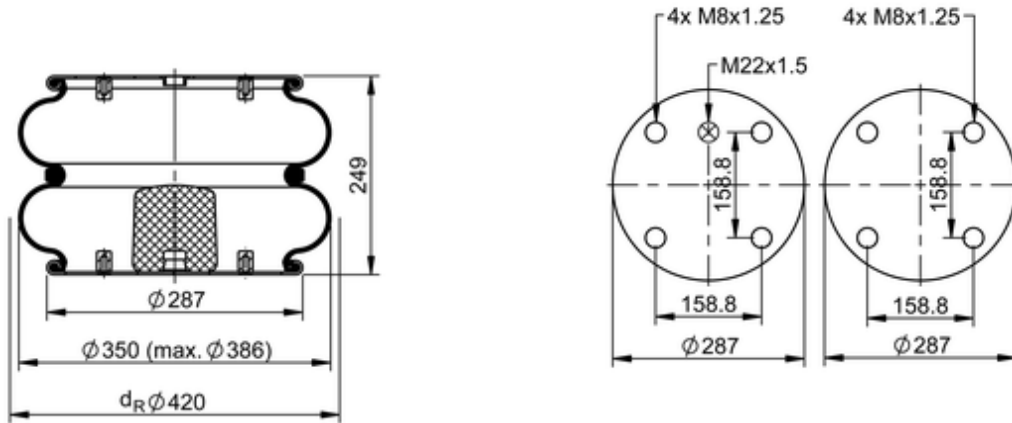

FD 530-22 860 Brazil
70412

	17.9 lb
	M22x1.5: max. 22 lbf ft
	M8: max. 20 lbf ft

Cross-reference

Firestone Style	21
Firestone No.	W01-095-0261
Goodyear	578 2 2 8623
Goodyear Flex No.	578 2 3 8329

OE Manufacturer/Part No.