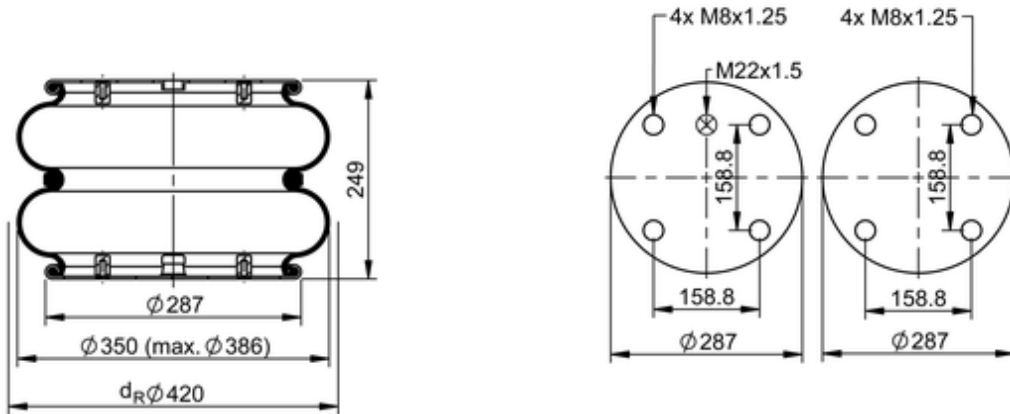

FD 530-22 859 Brazil
70411

	16.1 lb
	M22x1.5: max. 22 lbf ft
	M8: max. 20 lbf ft

Cross-reference

Firestone Style	21
Firestone No.	W01-095-0260
Goodyear	578 2 2 8452
Goodyear Flex No.	578 2 3 8329

OE Manufacturer/Part No.

Manufacturer	Original Part No.	Model
--------------	-------------------	-------