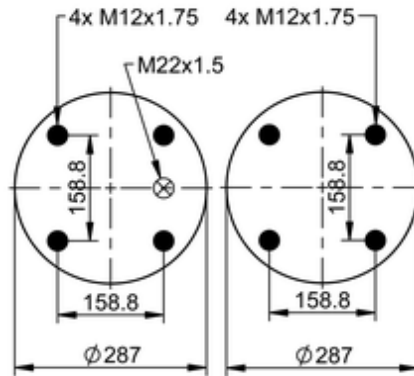

**FD 530-22 826 Brazil**
**70410**

|  |                          |
|--|--------------------------|
|  | 15.4 lb                  |
|  | M12x1.75: max. 35 lbf ft |
|  | M22x1.5: max. 22 lbf ft  |

**Cross-reference**

|                   |              |
|-------------------|--------------|
| Firestone Style   | 21           |
| Firestone No.     | W01-095-0346 |
| Goodyear          | 578 2 2 8624 |
| Goodyear Flex No. | 578 2 3 8329 |