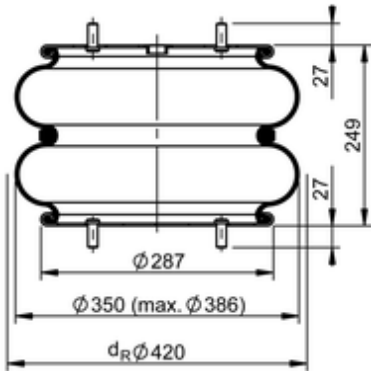

**FD 530-22 826 Brazil**
**70410**

|  |                          |
|--|--------------------------|
|  | 15.4 lb                  |
|  | M12x1.75: max. 35 lbf ft |
|  | M22x1.5: max. 22 lbf ft  |

**Cross-reference**

|                   |              |
|-------------------|--------------|
| Firestone Style   | 21           |
| Firestone No.     | W01-095-0346 |
| Goodyear          | 578 2 2 8624 |
| Goodyear Flex No. | 578 2 3 8329 |