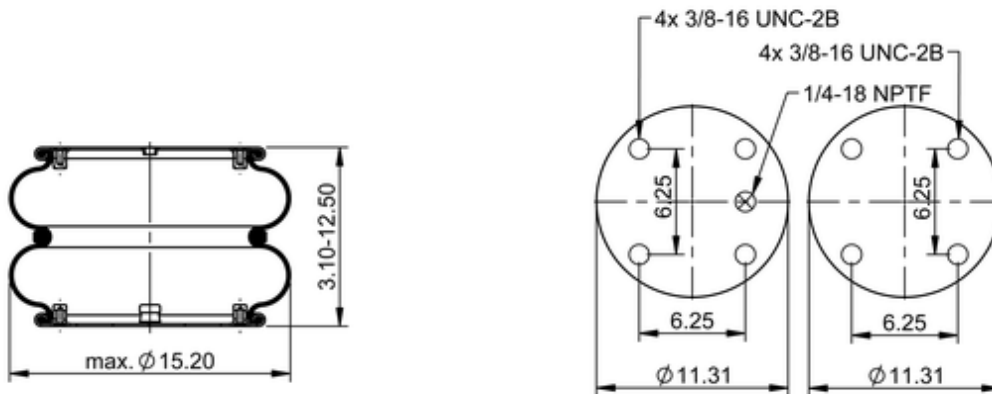

**FD 530-22 374**
**64548**

	17.7 lb
	1/4-18 NPTF: max. 22 lbf ft
	3/8-16 UNC: max. 20 lbf ft

**Cross-reference**

Firestone Style	21
Firestone No.	W01-358-7145
FleetPride	AS7145
Goodyear	2B14-354
Goodyear Flex No.	578923353
Taurus	6329
Triangle	AS-4374
TRP	AS71450
Automann	SP2B34R-7145

**OE Manufacturer/Part No.**

<b>Manufacturer</b>	<b>Original Part No.</b>	<b>Model</b>
Brake & Wheel	M3505	
Dayton	354-7145	
Hendrickson	S-13038	
Loadguard	SC2016	
Mack	57QL239	
Navistar/Fleetrite	554796C1	
Ridewell	1003587145C	
SAF Holland	57007145	
Volvo	352033204	
Volvo	352033205	