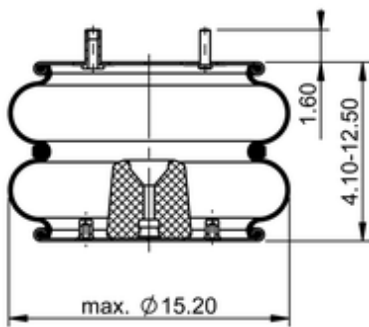

**FD 530-22 345**
**64547**

	20.5 lb
	1/4-18 NPTF: max. 22 lbf ft
	3/4-16 UNF: max. 50 lbf ft
	3/8-16 UNC: max. 20 lbf ft

**Cross-reference**

Firestone Style	21
Firestone No.	W01-358-7123
FleetPride	AS7123
Goodyear	2B14-367
Goodyear Flex No.	578923353
Taurus	6329
Triangle	AS-4345

TRP	AS71230
Automann	SP2B34R-7123

**OE Manufacturer/Part No.**

<b>Manufacturer</b>	<b>Original Part No.</b>	<b>Model</b>
Dayton	354-7123	
Hendrickson	S-13048	
Kwik Loc/Todco	53671	
Loadguard	SC2080	
Navistar/Fleetrite	1685184C1	
SAF Holland	57007123	
Ridewell	1003587123C	