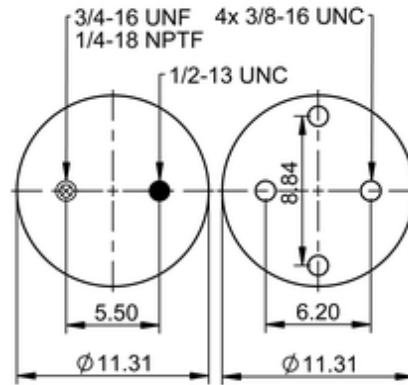

**FD 530-22 345**
**64547**

	20.5 lb
	1/4-18 NPTF: max. 22 lbf ft
	3/4-16 UNF: max. 50 lbf ft
	3/8-16 UNC: max. 20 lbf ft

**Cross-reference**

Firestone Style	21
Firestone No.	W01-358-7123
FleetPride	AS7123
Goodyear	2B14-367
Goodyear Flex No.	578923353
Taurus	6329
Triangle	AS-4345