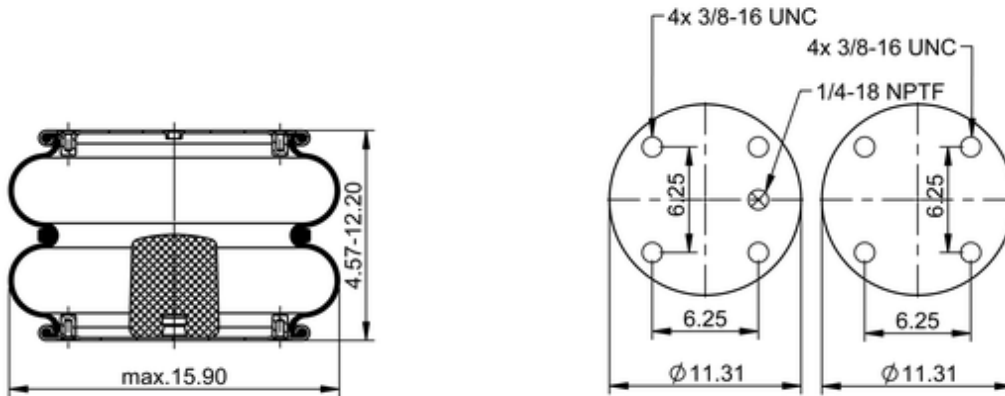

FD 530-22 342
64546

	20.5 lb
	1/4-18 NPTF: max. 22 lbf ft
	3/8-16 UNC: max. 20 lbf ft

Cross-reference

Firestone Style	21
Firestone No.	W01-358-7146
FleetPride	AS7146
Goodyear	2B14-355
Goodyear Flex No.	578923353
Taurus	6329
Triangle	AS-4342
TRP	AS71460
Automann	SP2B34R-7146