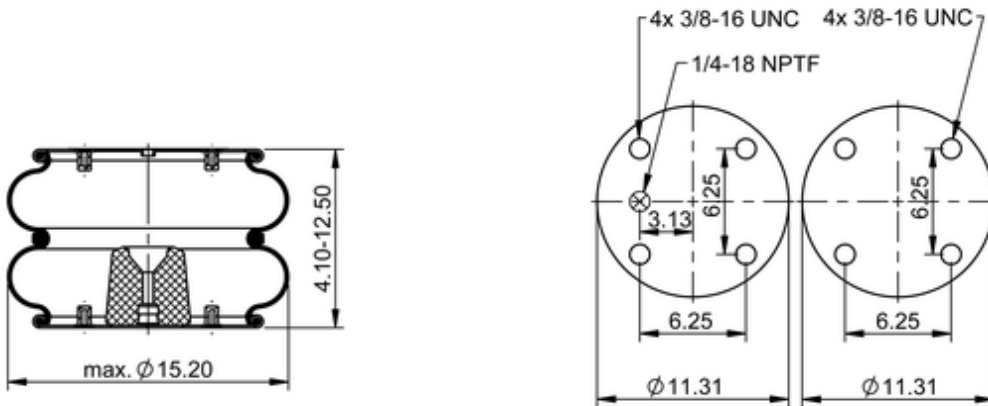

**FD 530-22 321**
**64545**

	20.5 lb
	1/4-18 NPTF: max. 22 lbf ft
	3/8-16 UNC: max. 20 lbf ft

**Cross-reference**

Firestone Style	21
Firestone No.	W01-358-7136
FleetPride	AS7136
Goodyear	2B14-356
Goodyear Flex No.	578923353
Taurus	6329
Triangle	AS-4321
TRP	AS71360
Automann	SP2B34R-7136

**OE Manufacturer/Part No.**

<b>Manufacturer</b>	<b>Original Part No.</b>	<b>Model</b>
HDA	PMABG-7136	
Dayton	354-7136	
Granning	1626	
Hendrickson	S-1080	
Loadguard	SC2014	
Navistar/Fleetrite	554798C1	
R&S Truck	1027556	
Ridewell	1003587136C	
SAF Holland	57007136	
Watson & Chalin	AS-0004	
Brake & Wheel	M3503	
Volvo	3130489	