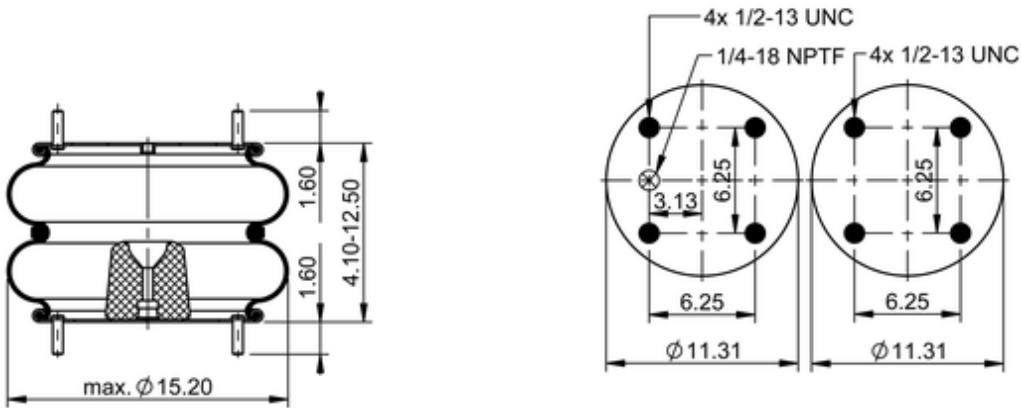

FD 530-22 316
64544

	20.5 lb
	1/2-13 UNC: max. 35 lbf ft
	1/4-18 NPTF: max. 22 lbf ft

Cross-reference

Firestone Style	21
Firestone No.	W01-358-7140
FleetPride	AS7140
Goodyear	2B14-359
Goodyear Flex No.	578923353
Taurus	6329
Triangle	AS-4316
TRP	AS71400
Automann	SP2B34R-7140