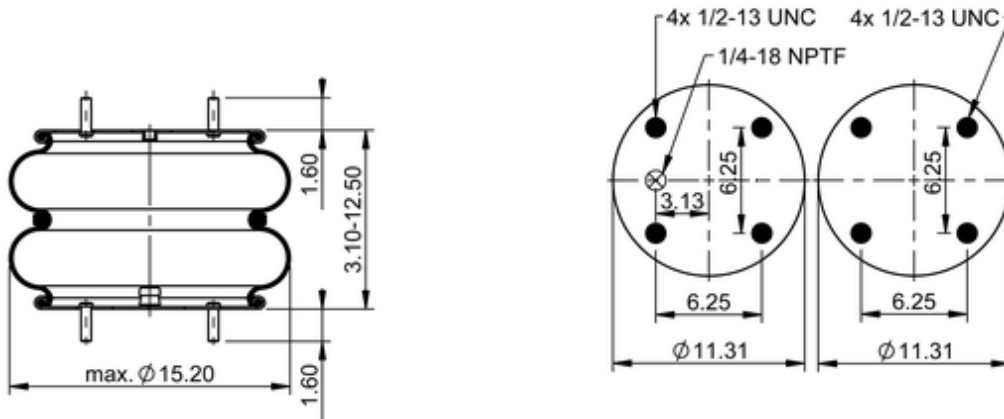

FD 530-22 311
64543

	17.7 lb
	1/2-13 UNC: max. 35 lbf ft
	1/4-18 NPTF: max. 22 lbf ft

Cross-reference

Firestone Style	21
Firestone No.	W01-358-7135
FleetPride	AS7135
Goodyear	2B14-360
Goodyear Flex No.	578923350
Taurus	6329
Triangle	AS-4311
TRP	AS71350
Automann	SP2B34R-7135

Airtech No.	2B355
-------------	-------

OE Manufacturer/Part No.

Manufacturer	Original Part No.	Model
Dayton	354-7135	
Eveley	RA 1990-1	
Hendrickson	S-12514-014	
Loadguard	SC2013	
Navistar/Fleetrite	554800C1	
Pezzani	AR-21-A	
Ridewell	1003587135C	
Truckstell	63641	
Truckstell	63644	
Brake & Wheel	M3502	
Granning	6420	
Hendrickson	S-13034	
Mack	57QL46	
Volvo	3130501	
SAF Holland	90557001	