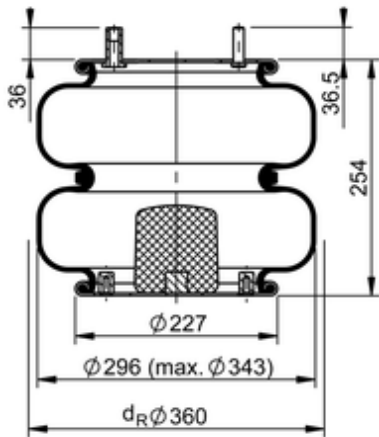

**FD 331-26 831 Brazil**
**68812**

	14.3 lb
	M12x1.5: max. 22 lbf ft
	M12x1.75: max. 35 lbf ft
	M18: max. 35 lbf ft

**Cross-reference**

Firestone Style	228-1.5
Firestone No.	W01-095-0341

**OE Manufacturer/Part No.**

Manufacturer	Original Part No.	Model
--------------	-------------------	-------