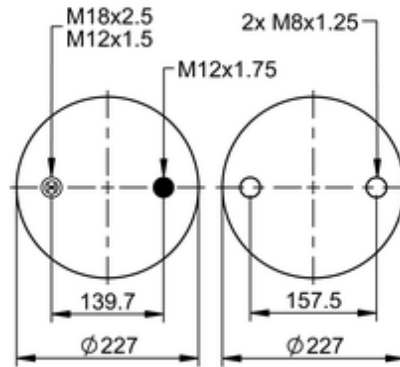

**FD 331-26 831 Brazil**
**68812**

	14.3 lb
	M12x1.5: max. 22 lbf ft
	M12x1.75: max. 35 lbf ft
	M18: max. 35 lbf ft

**Cross-reference**

Firestone Style	228-1.5
Firestone No.	W01-095-0341

**OE Manufacturer/Part No.**