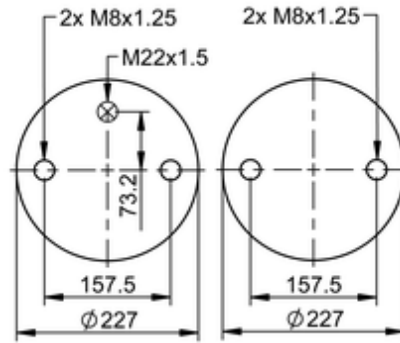

FD 331-26 830 Brazil

70409

	14.3 lb
	M22x1.5: max. 22 lbf ft
	M8: max. 20 lbf ft

Cross-reference

Firestone Style	228-1.5
Firestone No.	W01-095-0354

OE Manufacturer/Part No.

Manufacturer	Original Part No.	Model
--------------	-------------------	-------