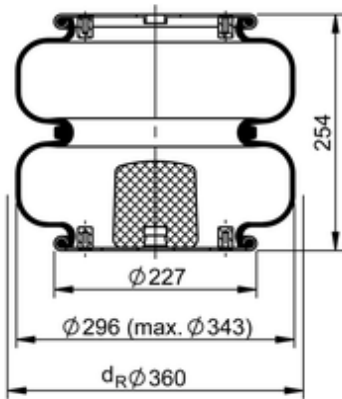

FD 331-26 830 Brazil

70409

	14.3 lb
	M22x1.5: max. 22 lbf ft
	M8: max. 20 lbf ft

Cross-reference

Firestone Style	228-1.5
Firestone No.	W01-095-0354

OE Manufacturer/Part No.

Manufacturer	Original Part No.	Model
--------------	-------------------	-------