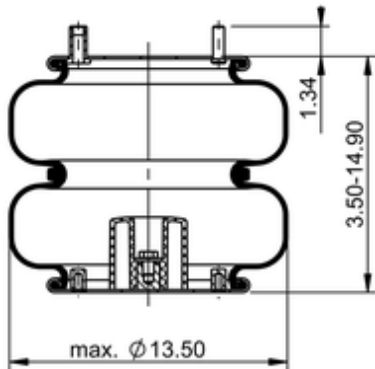

FD 331-26 541
64599

	12.5 lb
	1/4-18 NPTF: max. 22 lbf ft
	3/4-16 UNF: max. 50 lbf ft
	3/8-16 UNC: max. 20 lbf ft

Cross-reference

Firestone Style	228-1.5
Firestone No.	W01-358-7550
FleetPride	AS7550
Goodyear	2B12-346
Goodyear Flex No.	578923315
Taurus	6375
Triangle	AS-4541