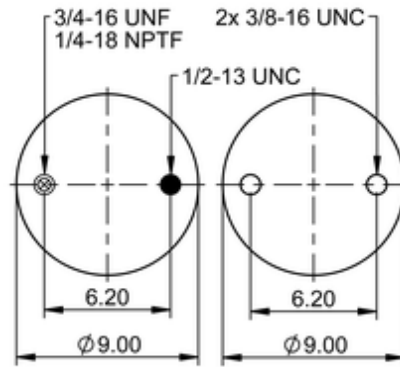

FD 331-26 541
64599

	12.5 lb
	1/4-18 NPTF: max. 22 lbf ft
	3/4-16 UNF: max. 50 lbf ft
	3/8-16 UNC: max. 20 lbf ft

Cross-reference

Firestone Style	228-1.5
Firestone No.	W01-358-7550
FleetPride	AS7550
Goodyear	2B12-346
Goodyear Flex No.	578923315
Taurus	6375
Triangle	AS-4541