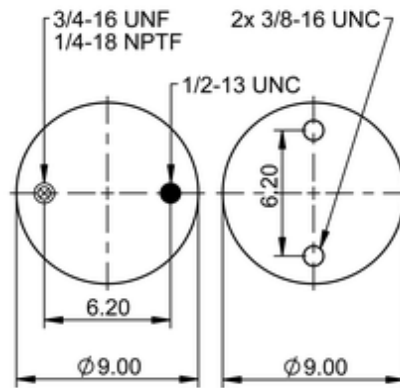

FD 331-26 514
64597

	12.5 lb
	1/4-18 NPTF: max. 22 lbf ft
	3/4-16 UNF: max. 50 lbf ft
	3/8-16 UNC: max. 20 lbf ft

Cross-reference

Firestone Style	228-1.5
Firestone No.	W01-358-7545
FleetPride	AS7545
Goodyear	2B12-345
Goodyear Flex No.	578923315
Taurus	6375
Triangle	AS-4514