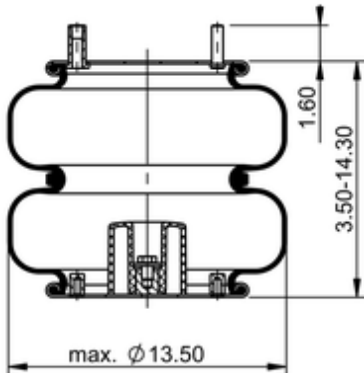

FD 331-26 514
64597

	12.5 lb
	1/4-18 NPTF: max. 22 lbf ft
	3/4-16 UNF: max. 50 lbf ft
	3/8-16 UNC: max. 20 lbf ft

Cross-reference

Firestone Style	228-1.5
Firestone No.	W01-358-7545
FleetPride	AS7545
Goodyear	2B12-345
Goodyear Flex No.	578923315
Taurus	6375
Triangle	AS-4514

TRP	AS75450
Automann	SP2B22RB-7545

OE Manufacturer/Part No.

Manufacturer	Original Part No.	Model
Watson & Chalin	AS-0087-1F	
Hendrickson	001796	
Reyco	20018-01L	
Watson & Chalin	AS-0109	