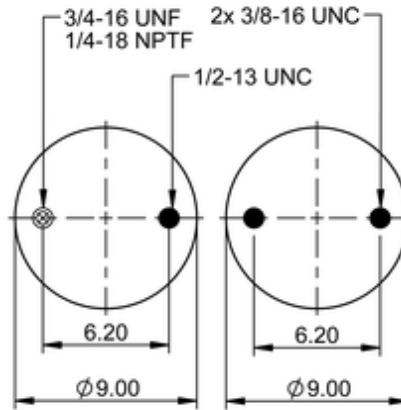

FD 331-26 480
64284

	12.4 lb
	1/4-18 NPTF: max. 22 lbf ft
	3/4-16 UNF: max. 50 lbf ft
	3/8-16 UNC: max. 20 lbf ft

Cross-reference

Firestone Style	228-1.5
Firestone No.	W01-358-7555
FleetPride	AS7555
Goodyear	2B12-440
Goodyear Flex No.	578923315
Taurus	6375
Triangle	AS-4480