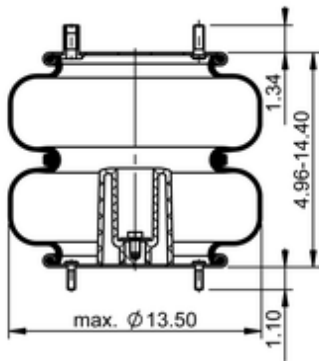

FD 331-26 480
64284

	12.4 lb
	1/4-18 NPTF: max. 22 lbf ft
	3/4-16 UNF: max. 50 lbf ft
	3/8-16 UNC: max. 20 lbf ft

Cross-reference

Firestone Style	228-1.5
Firestone No.	W01-358-7555
FleetPride	AS7555
Goodyear	2B12-440
Goodyear Flex No.	578923315
Taurus	6375
Triangle	AS-4480

TRP	AS75550
Automann	SP2B22RB-7555

OE Manufacturer/Part No.

Manufacturer	Original Part No.	Model
Binkley	XB-SPN-053-37	
Brake & Wheel	M3531	
Histeer	10315	
Reyco	18813-01	
Reyco	20018-01	
Cush	C-0073	
Hendrickson	20018	