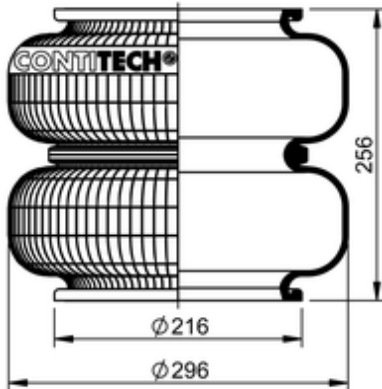

FD 331-26S

70716

 lb	6 lb
--	------

Cross-reference

Firestone Style	228-1.5
Goodyear Flex No.	578 2 3 8375

OE Manufacturer/Part No.

Manufacturer	Original Part No.	Model
--------------	-------------------	-------