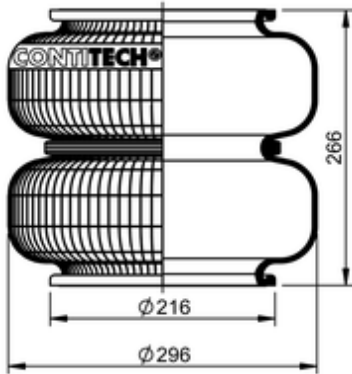

FD 330-30 S

70408

 lb	4.6 lb
--	--------

Cross-reference

Firestone Style	22-1.5
Firestone No.	W01-095-0092
Goodyear Flex No.	578 2 3 8328

OE Manufacturer/Part No.

Manufacturer	Original Part No.	Model
RECRUSUL	10079932	