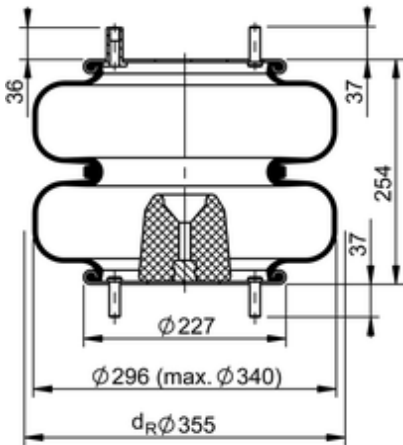

FD 330-30 897 Brazil

72674

	14.1 lb
	M12x1.5: max. 22 lbf ft
	M12x1.75: max. 35 lbf ft
	M18: max. 35 lbf ft

Cross-reference

Goodyear	578 2 2 8436
Goodyear Flex No.	578 2 3 8328

OE Manufacturer/Part No.

Manufacturer	Original Part No.	Model
TRÉS EIXOS	8927	
A Guerra	5002 002 022007	