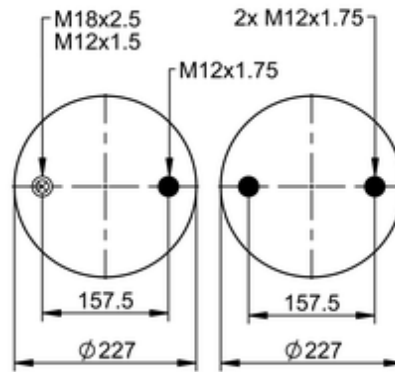

FD 330-30 897 Brazil

72674

	14.1 lb
	M12x1.5: max. 22 lbf ft
	M12x1.75: max. 35 lbf ft
	M18: max. 35 lbf ft

Cross-reference

Goodyear	578 2 2 8436
Goodyear Flex No.	578 2 3 8328

OE Manufacturer/Part No.

Manufacturer	Original Part No.	Model
TRÉS EIXOS	8927	
A Guerra	5002 002 022007	