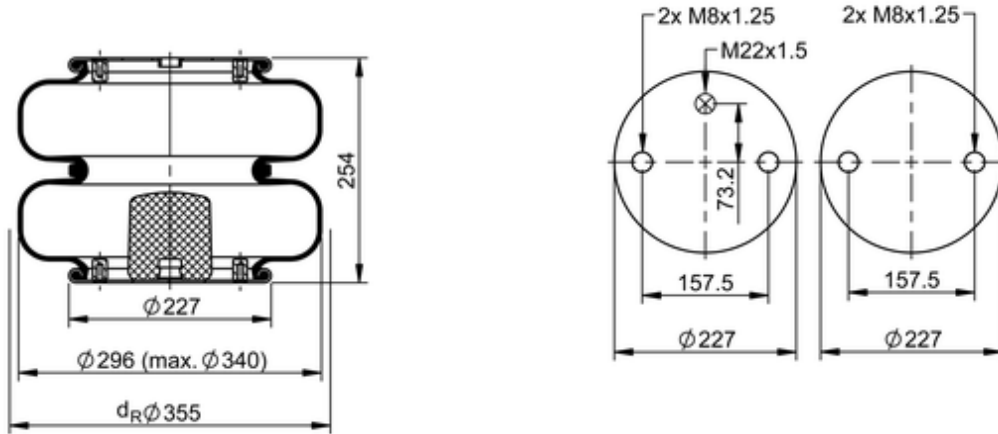

FD 330-30 829 Brazil
70407

	14.1 lb
	M22x1.5: max. 22 lbf ft
	M8: max. 20 lbf ft

Cross-reference

Firestone Style	22-1.5
Firestone No.	W01-095-0259
Goodyear	578 2 2 8635
Goodyear Flex No.	578 2 3 8328

OE Manufacturer/Part No.