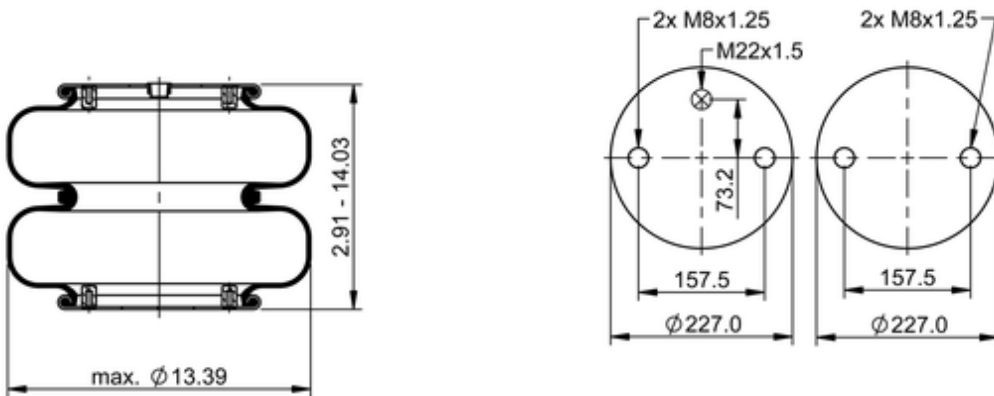

FD 330-30 812 Brazil
67551

	11.9 lb
	M22x1.5: max. 22 lbf ft
	M8: max. 20 lbf ft

Cross-reference

Firestone Style	22-1.5
Firestone No.	W01-095-0258
Goodyear	578 2 2 8634
Goodyear Flex No.	578 2 3 8328
Airtech Ref.	140621
Airtech No.	A2 300 30 K03
Suspentech system	ST 826

OE Manufacturer/Part No.

Manufacturer	Original Part No.	Model
A Guerra	5002004018000	
Ibero	MOP.059.000.005	
TRÉS EIXOS	8927	