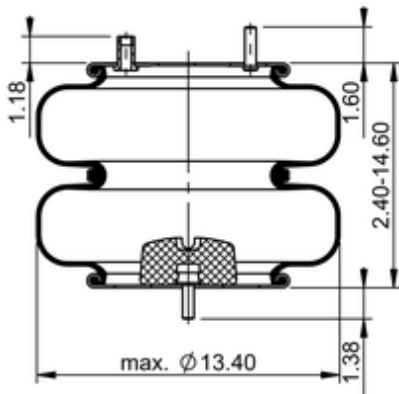

FD 330-30 705

64245

	13.9 lb
	1/2-13 UNC: max. 35 lbf ft
	1/4-18 NPTF: max. 22 lbf ft
	3/4-16 UNF: max. 50 lbf ft

**Cross-reference**

Automann	SP2B22RA-C705
----------	---------------

**OE Manufacturer/Part No.**

Manufacturer	Original Part No.	Model
Raydan	211-00-000	