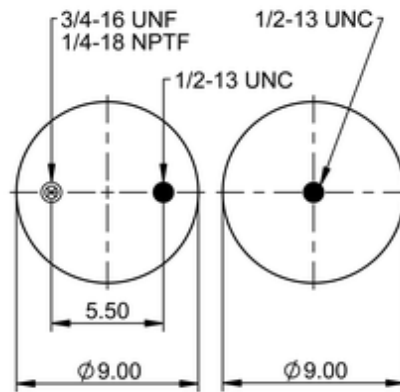

FD 330-30 705

64245

	13.9 lb
	1/2-13 UNC: max. 35 lbf ft
	1/4-18 NPTF: max. 22 lbf ft
	3/4-16 UNF: max. 50 lbf ft

**Cross-reference**

Automann	SP2B22RA-C705
----------	---------------

**OE Manufacturer/Part No.**