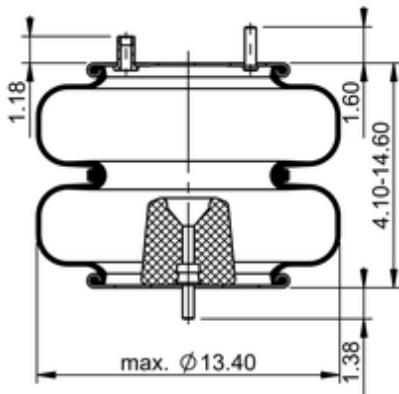

**FD 330-30 549**
**64542**

	13.6 lb
	1/2-13 UNC: max. 35 lbf ft
	1/4-18 NPTF: max. 22 lbf ft
	3/4-16 UNF: max. 50 lbf ft

**Cross-reference**

Taurus	6328
Triangle	AS-4549
Automann	SP2B22RA-C549

**OE Manufacturer/Part No.**

Manufacturer	Original Part No.	Model
Raydan	211-00-005	