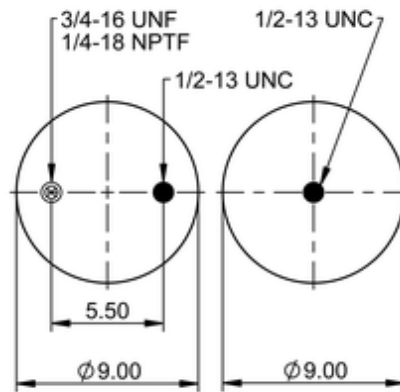

**FD 330-30 549**
**64542**

	13.6 lb
	1/2-13 UNC: max. 35 lbf ft
	1/4-18 NPTF: max. 22 lbf ft
	3/4-16 UNF: max. 50 lbf ft

**Cross-reference**

Taurus	6328
Triangle	AS-4549
Automann	SP2B22RA-C549

**OE Manufacturer/Part No.**