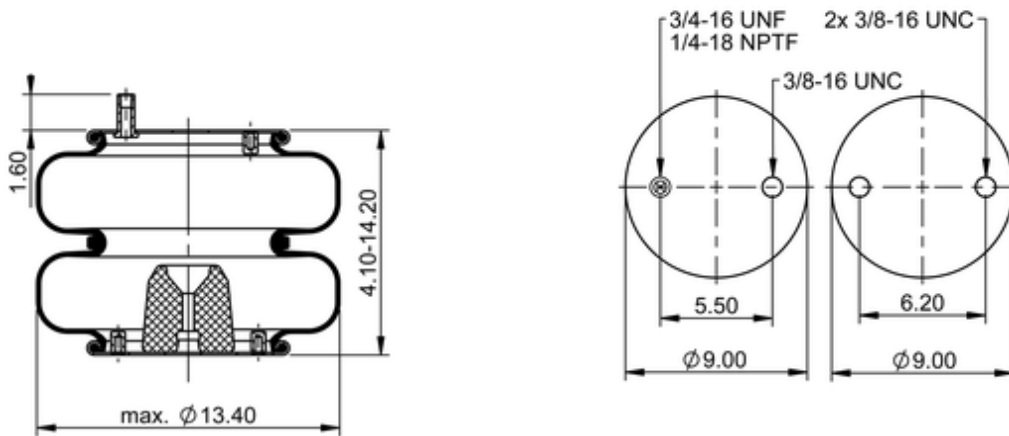

FD 330-30 513
64541

	13.5 lb
	1/4-18 NPTF: max. 22 lbf ft
	3/4-16 UNF: max. 50 lbf ft
	3/8-16 UNC: max. 20 lbf ft

Cross-reference

Firestone Style	22-1.5
Firestone No.	W01-358-7790
FleetPride	AS7790
Goodyear	2B12-324
Goodyear Flex No.	578923310
Taurus	6328
Triangle	AS-4513