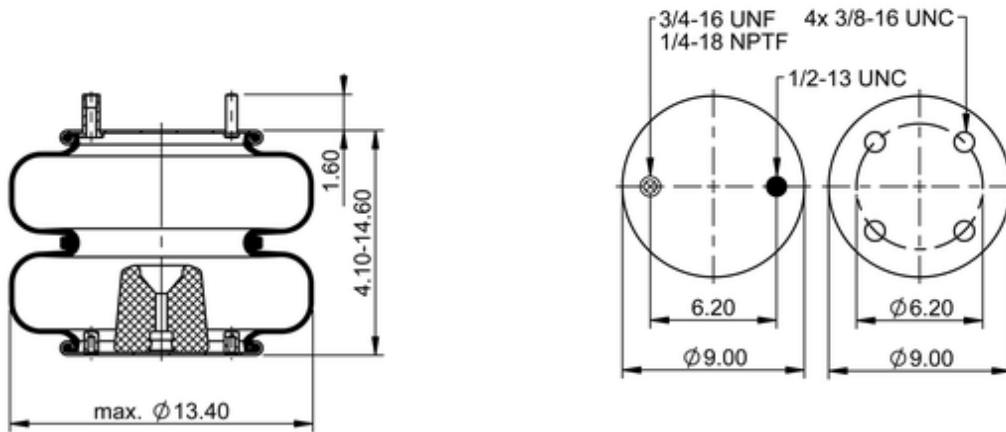

FD 330-30 512
64540

	13.7 lb
	1/4-18 NPTF: max. 22 lbf ft
	3/4-16 UNF: max. 50 lbf ft
	3/8-16 UNC: max. 20 lbf ft

Cross-reference

Firestone Style	22-1.5
Firestone No.	W01-358-6789
Taurus	6328
Triangle	AS-4512
TRP	AS67890
Automann	SP2B22RA-6789