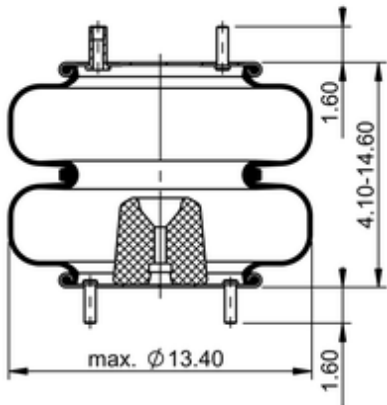

FD 330-30 502
64539

	13.6 lb
	1/2-13 UNC: max. 35 lbf ft
	1/4-18 NPTF: max. 22 lbf ft
	3/4-16 UNF: max. 50 lbf ft

Cross-reference

Firestone Style	22-1.5
Firestone No.	W01-358-7499
Goodyear	2B12-317
Goodyear Flex No.	578923310
Taurus	6328
Triangle	AS-4502
TRP	AS74990