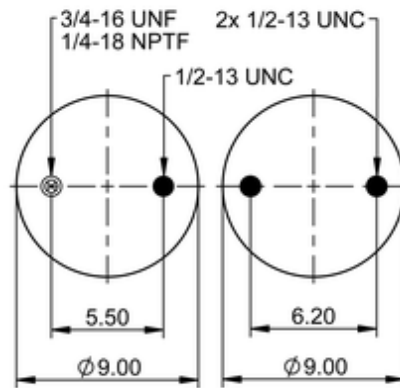

FD 330-30 502
64539

	13.6 lb
	1/2-13 UNC: max. 35 lbf ft
	1/4-18 NPTF: max. 22 lbf ft
	3/4-16 UNF: max. 50 lbf ft

Cross-reference

Firestone Style	22-1.5
Firestone No.	W01-358-7499
Goodyear	2B12-317
Goodyear Flex No.	578923310
Taurus	6328
Triangle	AS-4502
TRP	AS74990