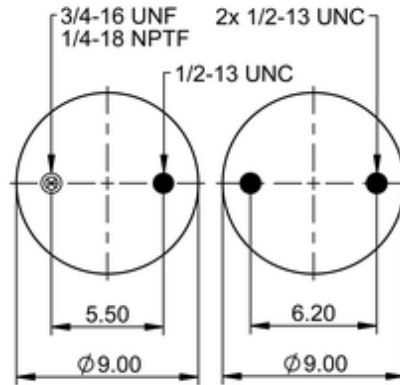

FD 330-30 373
64537

| | |
|--|-----------------------------|
| | 11.4 lb |
| | 1/2-13 UNC: max. 35 lbf ft |
| | 1/4-18 NPTF: max. 22 lbf ft |
| | 3/4-16 UNF: max. 50 lbf ft |

Cross-reference

| | |
|-----------------|---------------|
| Firestone Style | 22-1.5 |
| Firestone No. | W01-358-7483 |
| Taurus | 6328 |
| Triangle | AS-4373 |
| TRP | AS74830 |
| Automann | SP2B22RA-7483 |