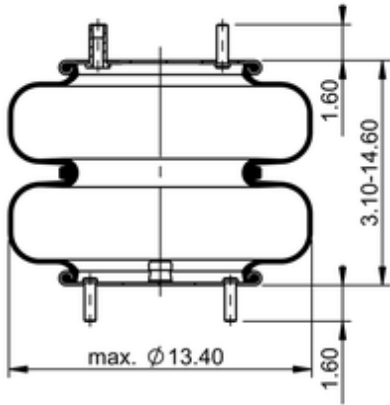

FD 330-30 373
64537

| | |
|--|-----------------------------|
| | 11.4 lb |
| | 1/2-13 UNC: max. 35 lbf ft |
| | 1/4-18 NPTF: max. 22 lbf ft |
| | 3/4-16 UNF: max. 50 lbf ft |

Cross-reference

| | |
|-----------------|---------------|
| Firestone Style | 22-1.5 |
| Firestone No. | W01-358-7483 |
| Taurus | 6328 |
| Triangle | AS-4373 |
| TRP | AS74830 |
| Automann | SP2B22RA-7483 |

OE Manufacturer/Part No.

| Manufacturer | Original Part No. | Model |
|---------------------|--------------------------|--------------|
| Ridewell | 1003587483C | |