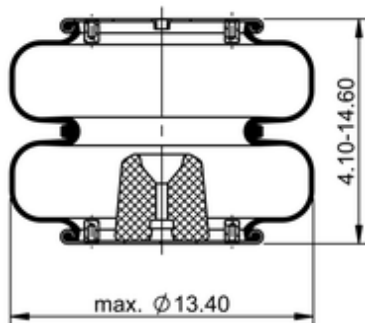

**FD 330-30 372**
**64536**

	13.5 lb
	1/4-18 NPTF: max. 22 lbf ft
	3/8-16 UNC: max. 20 lbf ft

**Cross-reference**

Firestone Style	22-1.5
Firestone No.	W01-358-7473
FleetPride	AS7473
Goodyear	2B12-428
Goodyear Flex No.	578923310
Taurus	6328
Triangle	AS-4372
TRP	AS74730
Automann	SP2B22RA-7473

**OE Manufacturer/Part No.**

<b>Manufacturer</b>	<b>Original Part No.</b>	<b>Model</b>
Loadguard	SC2078	
Navistar/Fleetrite	1685182C1	
Ridewell	1003587473C	
SAF Holland	57007473	