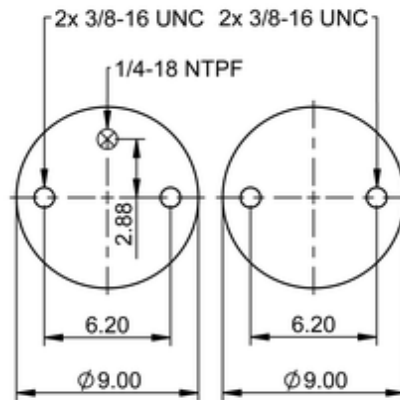

**FD 330-30 372**
**64536**

	13.5 lb
	1/4-18 NPTF: max. 22 lbf ft
	3/8-16 UNC: max. 20 lbf ft

**Cross-reference**

Firestone Style	22-1.5
Firestone No.	W01-358-7473
FleetPride	AS7473
Goodyear	2B12-428
Goodyear Flex No.	578923310
Taurus	6328
Triangle	AS-4372
TRP	AS74730
Automann	SP2B22RA-7473

**OE Manufacturer/Part No.**

<b>Manufacturer</b>	<b>Original Part No.</b>	<b>Model</b>
Loadguard	SC2078	
Navistar/Fleetrite	1685182C1	
Ridewell	1003587473C	
SAF Holland	57007473	