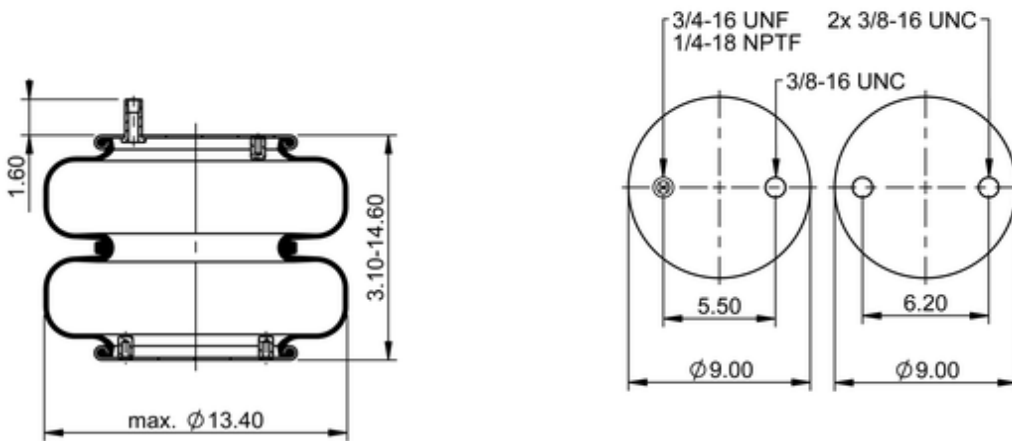

FD 330-30 371
64535

	11.3 lb
	1/4-18 NPTF: max. 22 lbf ft
	3/4-16 UNF: max. 50 lbf ft
	3/8-16 UNC: max. 20 lbf ft

Cross-reference

Firestone Style	22-1.5
Firestone No.	W01-358-7472
FleetPride	AS7472
Goodyear	2B12-434
Goodyear Flex No.	578923310
Taurus	6328
Triangle	AS-4371

TRP	AS74720
Automann	SP2B22RA-7472

OE Manufacturer/Part No.

Manufacturer	Original Part No.	Model
Hendrickson	36514-5	
Watson & Chalin	AS-0112	
Sauer	PB10-784	
Hendrickson	S-12514-005	
Hendrickson	B-12335	
Loadguard	SC2128	
Navistar/Fleetrite	1681751C1	
SAF Holland	57007472	