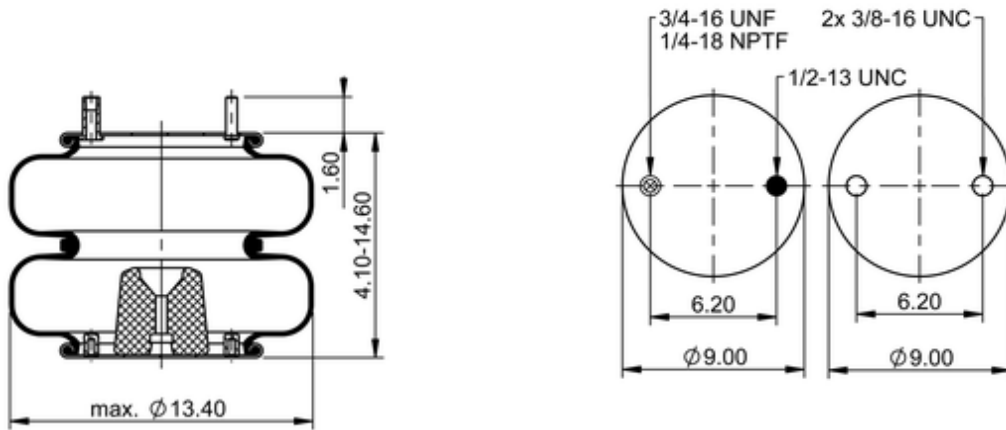

FD 330-30 370

64534

	13.6 lb
	1/4-18 NPTF: max. 22 lbf ft
	3/4-16 UNF: max. 50 lbf ft
	3/8-16 UNC: max. 20 lbf ft

Cross-reference

Firestone Style	22-1.5
Firestone No.	W01-358-7446
FleetPride	AS7446
Goodyear	2B12-402
Goodyear Flex No.	578923310
Taurus	6328
Triangle	AS-4370