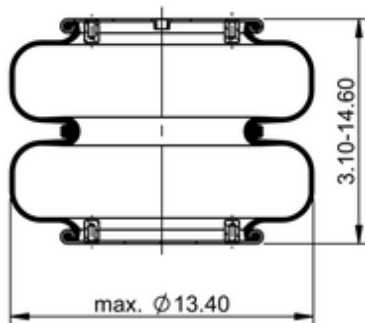

**FD 330-30 369**
**64533**

	11.4 lb
	1/4-18 NPTF: max. 22 lbf ft
	3/8-16 UNC: max. 20 lbf ft

**Cross-reference**

Firestone Style	22-1.5
Firestone No.	W01-358-7444
FleetPride	AS7444
Goodyear	2B12-446
Goodyear	2B12-416
Goodyear Flex No.	578923315
Goodyear Flex No.	578923310
Taurus	6328
Triangle	AS-4369

TRP	AS74440
Automann	SP2B22RA-7444

**OE Manufacturer/Part No.**

<b>Manufacturer</b>	<b>Original Part No.</b>	<b>Model</b>
Hendrickson	S-9830	
Ridewell	1003587444C	