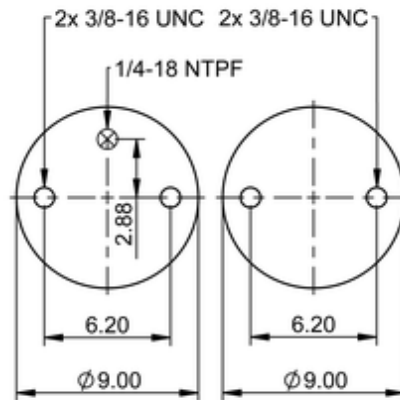

**FD 330-30 369**
**64533**

	11.4 lb
	1/4-18 NPTF: max. 22 lbf ft
	3/8-16 UNC: max. 20 lbf ft

**Cross-reference**

Firestone Style	22-1.5
Firestone No.	W01-358-7444
FleetPride	AS7444
Goodyear	2B12-446
Goodyear	2B12-416
Goodyear Flex No.	578923315
Goodyear Flex No.	578923310
Taurus	6328
Triangle	AS-4369