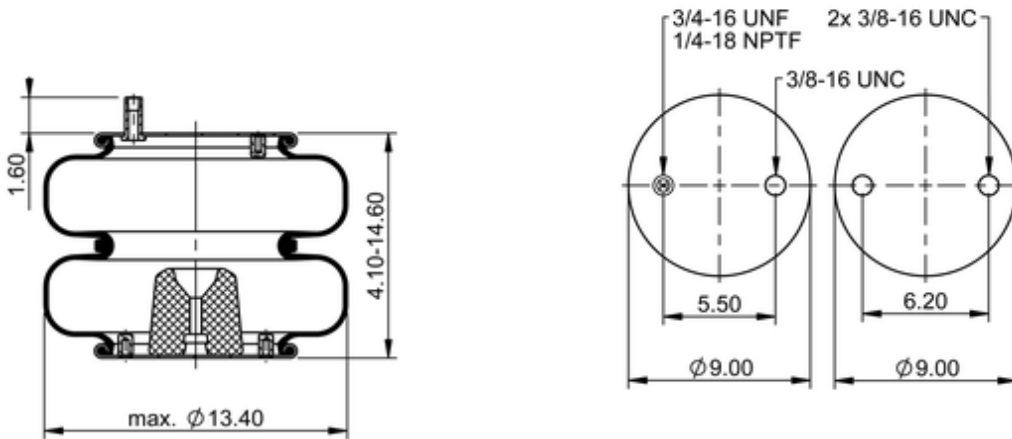

**FD 330-30 340**
**64532**

	13.5 lb
	1/4-18 NPTF: max. 22 lbf ft
	3/4-16 UNF: max. 50 lbf ft
	3/8-16 UNC: max. 20 lbf ft

**Cross-reference**

Firestone Style	22-1.5
Firestone No.	W01-358-7447
FleetPride	AS7447
Goodyear	2B12-324
Goodyear Flex No.	578923310
Taurus	6328
Triangle	AS-4340