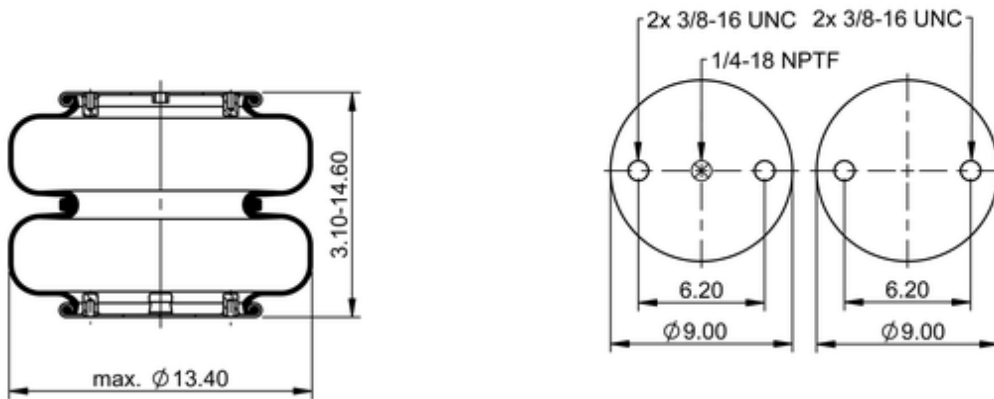

**FD 330-30 323**
**64531**

	11.4 lb
	1/4-18 NPTF: max. 22 lbf ft
	3/8-16 UNC: max. 20 lbf ft

**Cross-reference**

Firestone Style	22-1.5
Firestone No.	W01-358-7443
FleetPride	AS7443
Goodyear	2B12-305
Goodyear Flex No.	578923310
Taurus	6328
Triangle	AS-4323
TRP	AS74430
Automann	SP2B22RA-7443