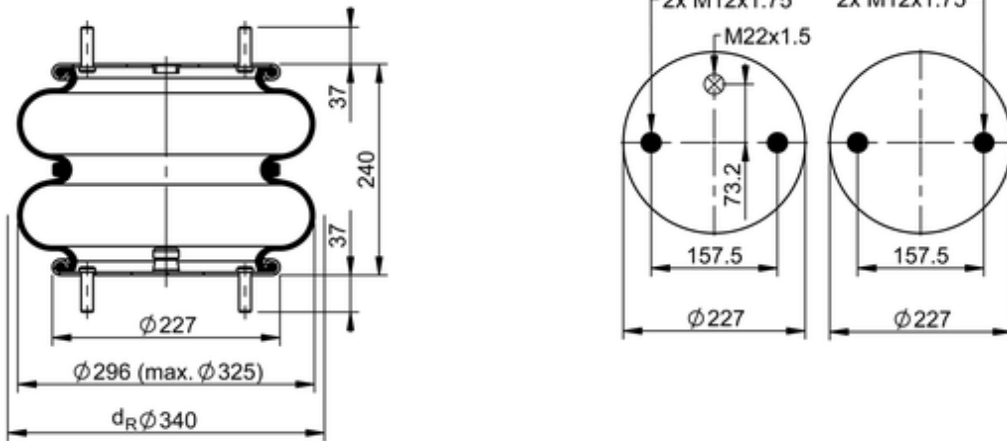

FD 330-22 922 Brazil
73475

	11.5 lb
	M12x1.75: max. 35 lbf ft
	M22x1.5: max. 22 lbf ft

Cross-reference

Goodyear	578 2 2 8416
Goodyear Flex No.	578 2 3 8316
Gart Ref.	T271/2
Gart No.	271.2.204-1

OE Manufacturer/Part No.