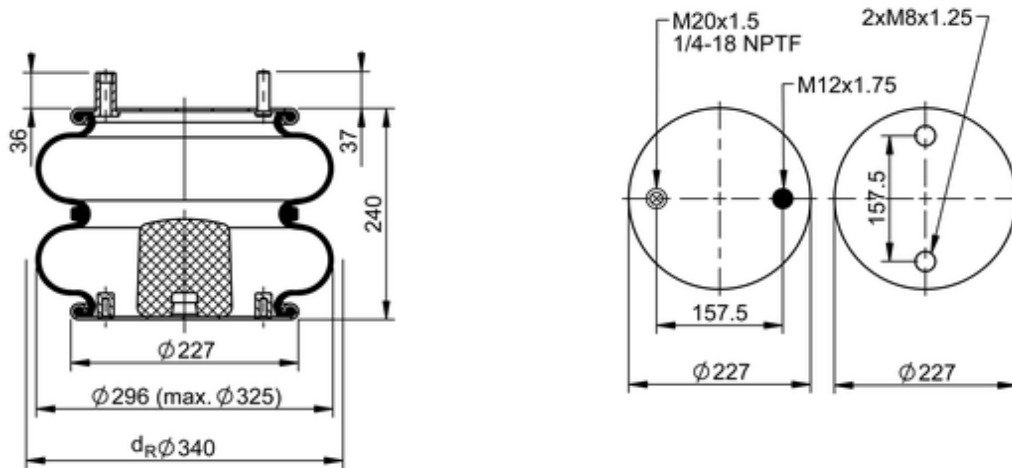

**FD 330-22 858 Brazil**
**70406**

	13.2 lb
	1/4-18 NPTF: max. 20 lbf ft
	M20x1.5: max. 50 lbf ft
	M8: max. 20 lbf ft

**Cross-reference**

Firestone Style	22
Firestone No.	W01-095-0418
Goodyear	578 2 2 8696
Goodyear Flex No.	578 2 3 8316