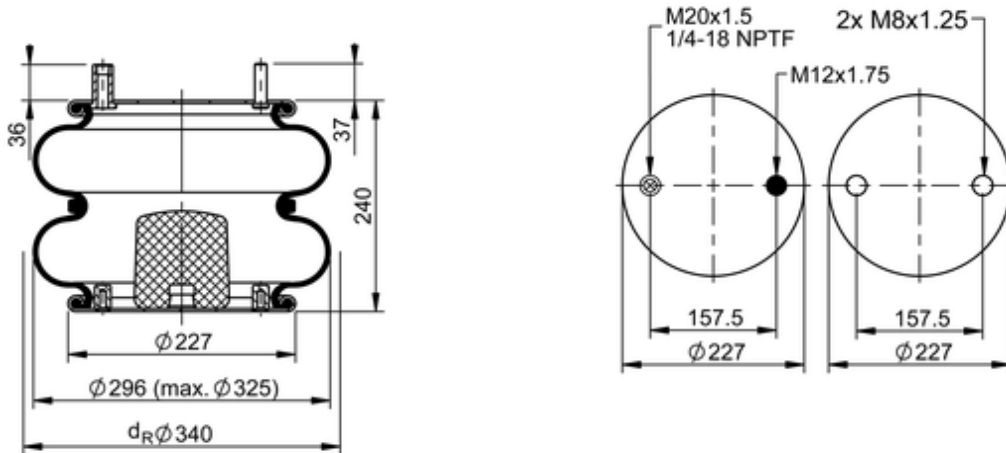

FD 330-22 857 Brazil

70405

	13.2 lb
	1/4-18 NPTF: max. 20 lbf ft
	M20x1.5: max. 50 lbf ft
	M8: max. 20 lbf ft

**Cross-reference**

Firestone Style	22
Firestone No.	W01-095-0430
Goodyear	578 2 2 8695
Goodyear Flex No.	578 2 3 8316