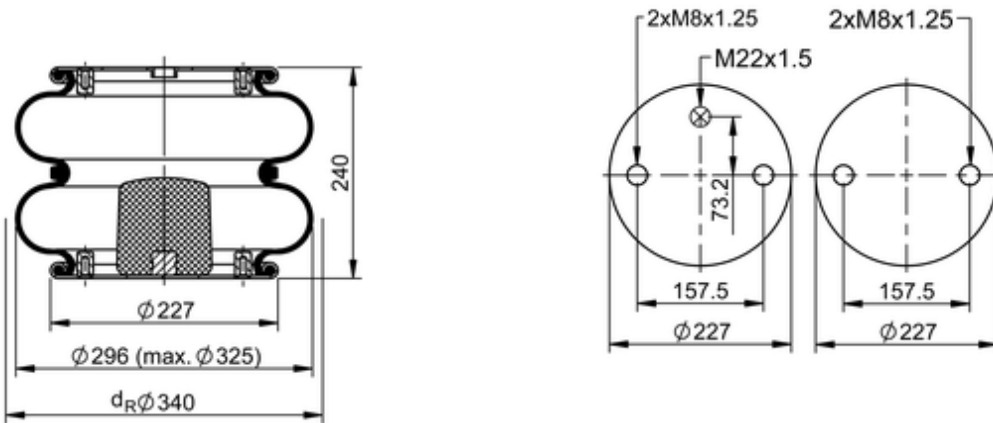

**FD 330-22 825 Brazil**
**70404**

	13.2 lb
	M22x1.5: max. 22 lbf ft
	M8: max. 20 lbf ft

**Cross-reference**

Firestone Style	22
Firestone No.	W01-095-0345
Goodyear	578 2 2 8421
Goodyear Flex No.	578 2 3 8316