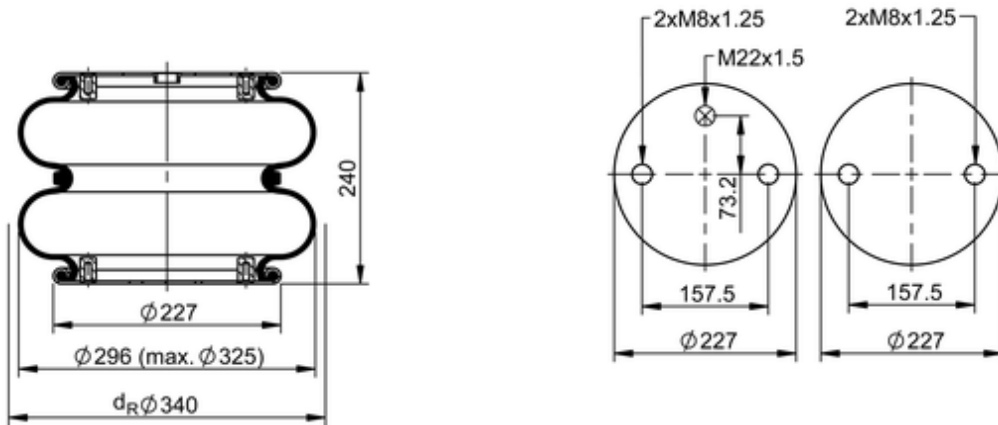

FD 330-22 816 Brazil
67697

	10.8 lb
	M22x1.5: max. 22 lbf ft
	M8: max. 20 lbf ft

Cross-reference

Firestone Style	22
Firestone No.	W01-095-0257
Goodyear	578 2 2 8442
Goodyear Flex No.	578 2 3 8316
Suspentech system	ST 822