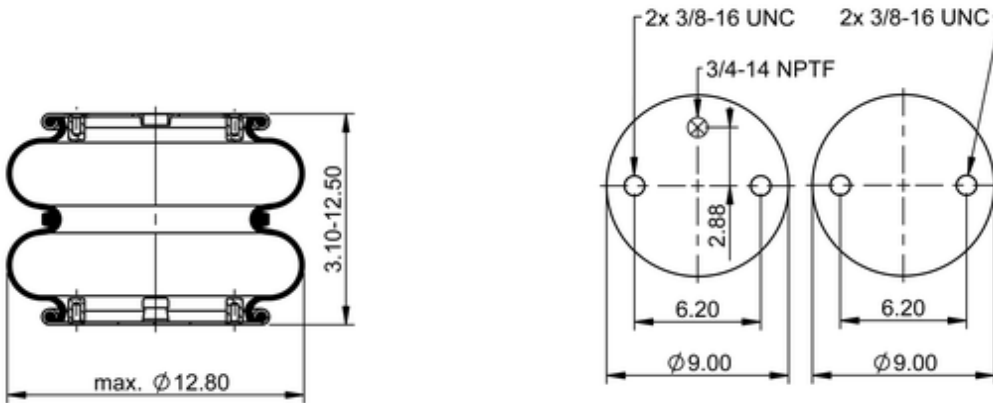

**FD 330-22 780**

**66300**

 lb	13.1 lb
	3/4-14 NPTF: max. 22 lbf ft
	3/8-16 UNC: max. 20 lbf ft

**Cross-reference**

Firestone No.	W01-358-7184
Goodyear	2B12-429
Goodyear Flex No.	578923309
Automann	SP2B22R-7184