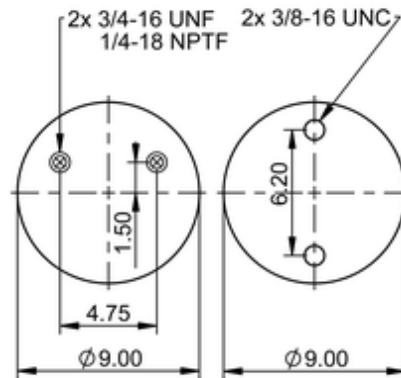

FD 330-22 540
64502

	14.5 lb
	1/4-18 NPTF: max. 22 lbf ft
	3/4-16 UNF: max. 50 lbf ft
	3/8-16 UNC: max. 20 lbf ft

Cross-reference

Firestone Style	22
Firestone No.	W01-358-6850
Goodyear	2B12-463
Goodyear Flex No.	578923309
Taurus	6316
Triangle	AS-4540
TRP	AS68500