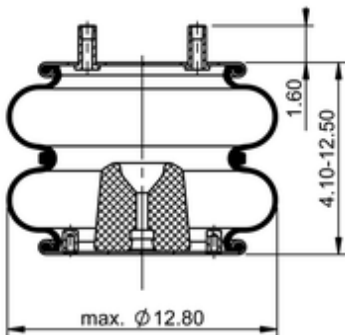

FD 330-22 540
64502

	14.5 lb
	1/4-18 NPTF: max. 22 lbf ft
	3/4-16 UNF: max. 50 lbf ft
	3/8-16 UNC: max. 20 lbf ft

Cross-reference

Firestone Style	22
Firestone No.	W01-358-6850
Goodyear	2B12-463
Goodyear Flex No.	578923309
Taurus	6316
Triangle	AS-4540
TRP	AS68500

Automann	SP2B22R-6850
----------	--------------

OE Manufacturer/Part No.

Manufacturer	Original Part No.	Model
Loadguard	SC2130	
Ridewell	1003586850C	