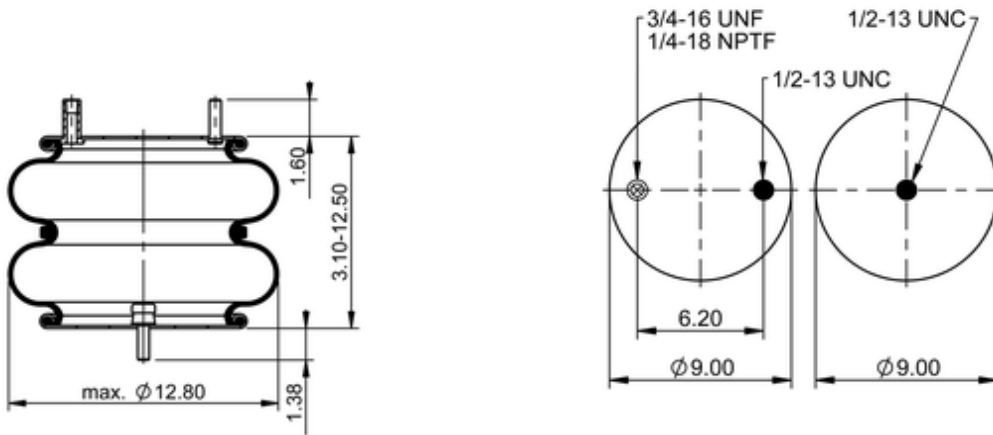

**FD 330-22 500**
**64501**

	13.1 lb
	1/2-13 UNC: max. 35 lbf ft
	1/4-18 NPTF: max. 22 lbf ft
	3/4-16 UNF: max. 50 lbf ft

**Cross-reference**

Firestone Style	22
Firestone No.	W01-358-7344
FleetPride	AS7344
Goodyear	2B12-304
Goodyear Flex No.	578923309
Taurus	6316
Triangle	AS-4500

TRP	AS73440
Automann	SP2B22R-7344

**OE Manufacturer/Part No.**

<b>Manufacturer</b>	<b>Original Part No.</b>	<b>Model</b>
Sauer	P10-755C	
Suspensions, Inc.	200620	
Load Air	P10-755-C	
Flxible	6-336-13	
Flxible	6-336-5	