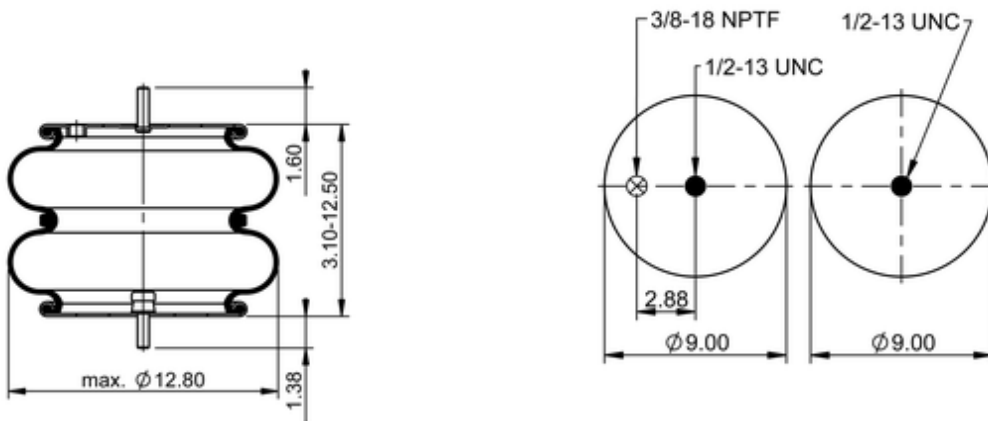

FD 330-22 472
64500

 lb	13.1 lb
	1/2-13 UNC: max. 35 lbf ft
	3/8-18 NPTF: max. 22 lbf ft

Cross-reference

Firestone Style	22
Firestone No.	W01-358-7181
FleetPride	AS7181
Goodyear	2B12-411
Goodyear Flex No.	578923309
Taurus	6316
Triangle	AS-4472
TRP	AS71810
Automann	SP2B22R-7181