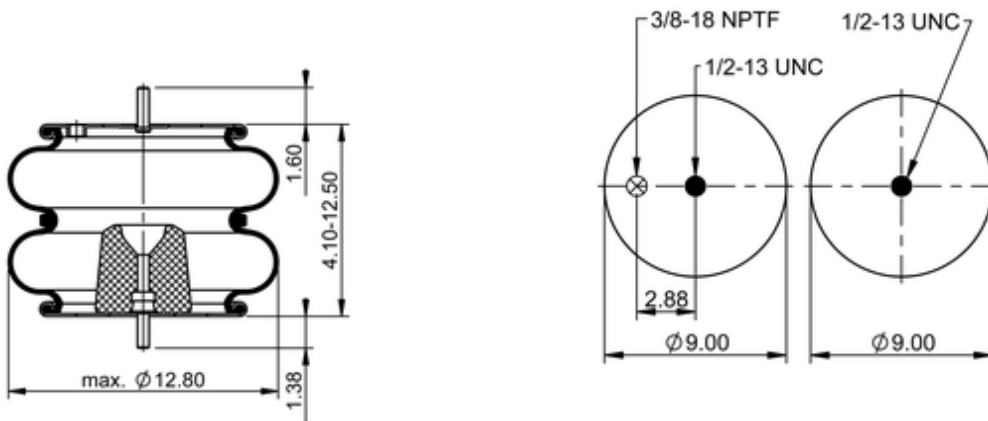

FD 330-22 471
64499

	14.5 lb
	1/2-13 UNC: max. 35 lbf ft
	3/8-18 NPTF: max. 22 lbf ft

Cross-reference

Firestone Style	22
Firestone No.	W01-358-7183
Goodyear	2B12-412
Goodyear Flex No.	578923309
Taurus	6316
Triangle	AS-4471
TRP	AS71830
Automann	SP2B22R-7183

OE Manufacturer/Part No.

Manufacturer	Original Part No.	Model
Dayton	354-7183	
Fruehauf	UCA-0112	
Fruehauf	UCA-0112-B	
Loadguard	SC2019	
Navistar/Fleetrice	554795C1	
SAF Holland	57007183	
Taurus	AS214-7183	
Ridewell	1003587183C	