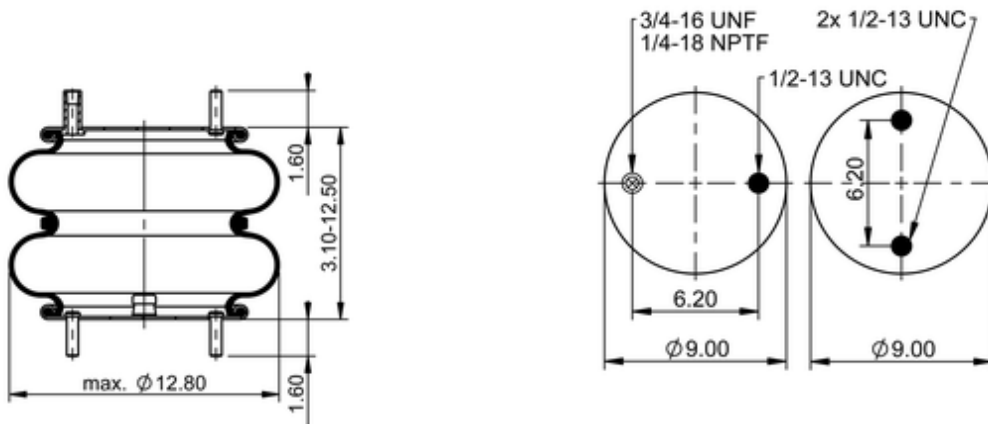

FD 330-22 368
64498

	13.1 lb
	1/2-13 UNC: max. 35 lbf ft
	1/4-18 NPTF: max. 22 lbf ft
	3/4-16 UNF: max. 50 lbf ft

Cross-reference

Firestone Style	22
Firestone No.	W01-358-7423
FleetPride	AS7423
Goodyear	2B12-432
Goodyear Flex No.	578923309
Taurus	6316
Triangle	AS-4368

TRP	AS74230
Automann	SP2B22R-7423

OE Manufacturer/Part No.

Manufacturer	Original Part No.	Model
Loadguard	SC2101	
Navistar/Fleetrite	1681750C1	
Sauer	P10-784	