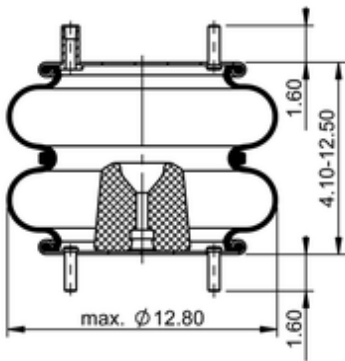

FD 330-22 367
64497

	14.5 lb
	1/2-13 UNC: max. 35 lbf ft
	1/4-18 NPTF: max. 22 lbf ft
	3/4-16 UNF: max. 50 lbf ft

Cross-reference

Firestone Style	22
Firestone No.	W01-358-7409
FleetPride	AS7409
Goodyear	2B12-319
Goodyear Flex No.	578923309
Taurus	6316
Triangle	AS-4367

TRP	AS74090
Automann	SP2B22R-7409

OE Manufacturer/Part No.

Manufacturer	Original Part No.	Model
Dayton	354-7409	
Loadguard	SC2074	
Navistar/Fleetrite	1685178C1	
SAF Holland	57007409	
Taurus	AS214-7409	
Watson & Chalin	AS-0093	