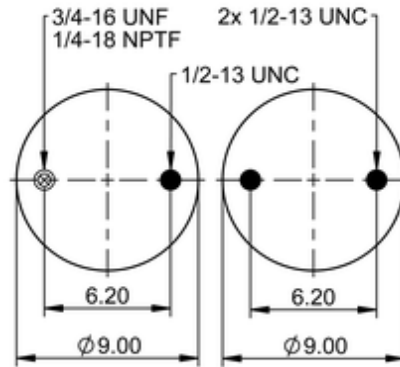

FD 330-22 367
64497

	14.5 lb
	1/2-13 UNC: max. 35 lbf ft
	1/4-18 NPTF: max. 22 lbf ft
	3/4-16 UNF: max. 50 lbf ft

Cross-reference

Firestone Style	22
Firestone No.	W01-358-7409
FleetPride	AS7409
Goodyear	2B12-319
Goodyear Flex No.	578923309
Taurus	6316
Triangle	AS-4367