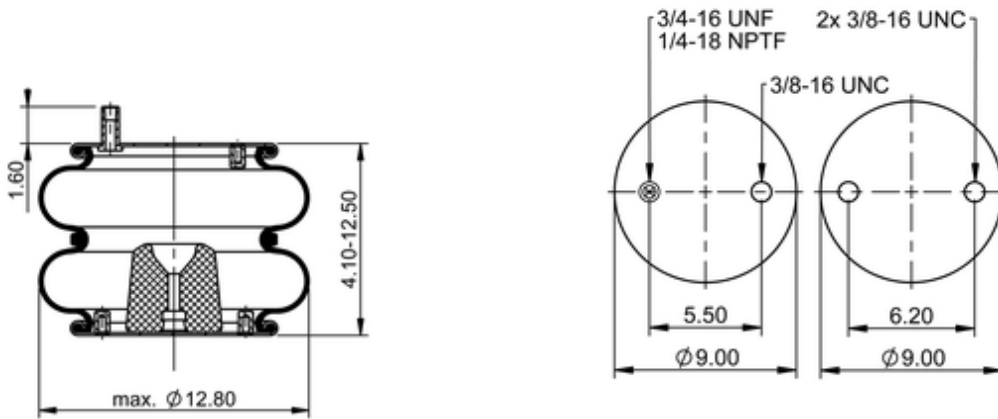

**FD 330-22 366**
**64496**

	14.5 lb
	1/4-18 NPTF: max. 22 lbf ft
	3/4-16 UNF: max. 50 lbf ft
	3/8-16 UNC: max. 20 lbf ft

**Cross-reference**

Firestone Style	22
Firestone No.	W01-358-7408
FleetPride	AS7408
Taurus	6316
Triangle	AS-4366
TRP	AS74080
Automann	SP2B22R-7408