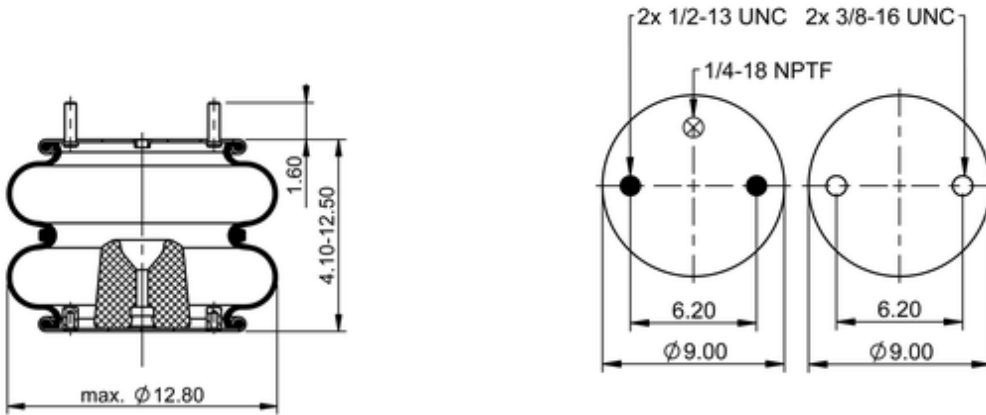

FD 330-22 365
64495

	14.5 lb
	1/2-13 UNC: max. 35 lbf ft
	1/4-18 NPTF: max. 22 lbf ft

Cross-reference

Firestone Style	22
Firestone No.	W01-358-7406
FleetPride	AS7406
Goodyear	2B12-426
Goodyear Flex No.	578923309
Taurus	6316
Triangle	AS-4365
TRP	AS74060
Automann	SP2B22R-7406

OE Manufacturer/Part No.

Manufacturer	Original Part No.	Model
Dayton	354-7406	
Loadguard	SC2076	
Navistar/Fleetrite	1685180C1	
Ridewell	1003587406C	
SAF Holland	57007406	
Sauer	P10-784	
Taurus	AS214-7406	