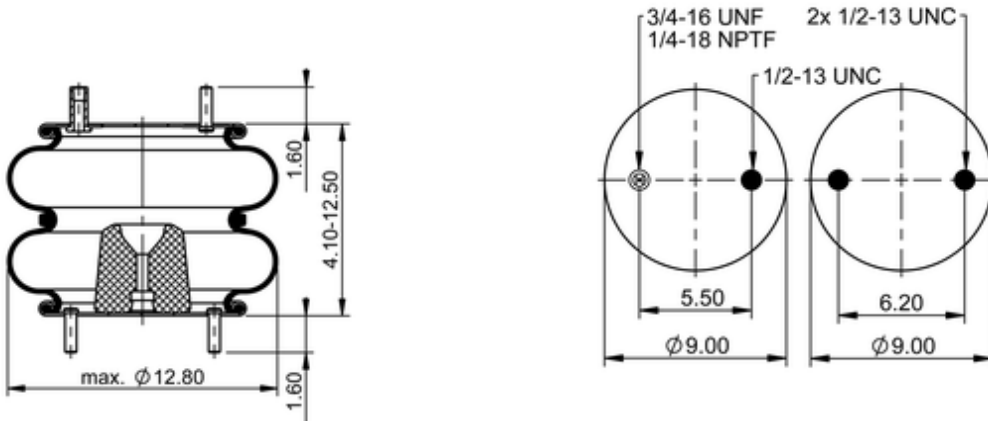

FD 330-22 364

64494

	14.5 lb
	1/2-13 UNC: max. 35 lbf ft
	1/4-18 NPTF: max. 22 lbf ft
	3/4-16 UNF: max. 50 lbf ft

Cross-reference

Firestone Style	22
Firestone No.	W01-358-7405
FleetPride	AS7405
Goodyear	2B12-313
Goodyear Flex No.	578923309
Taurus	6316
Triangle	AS-4364